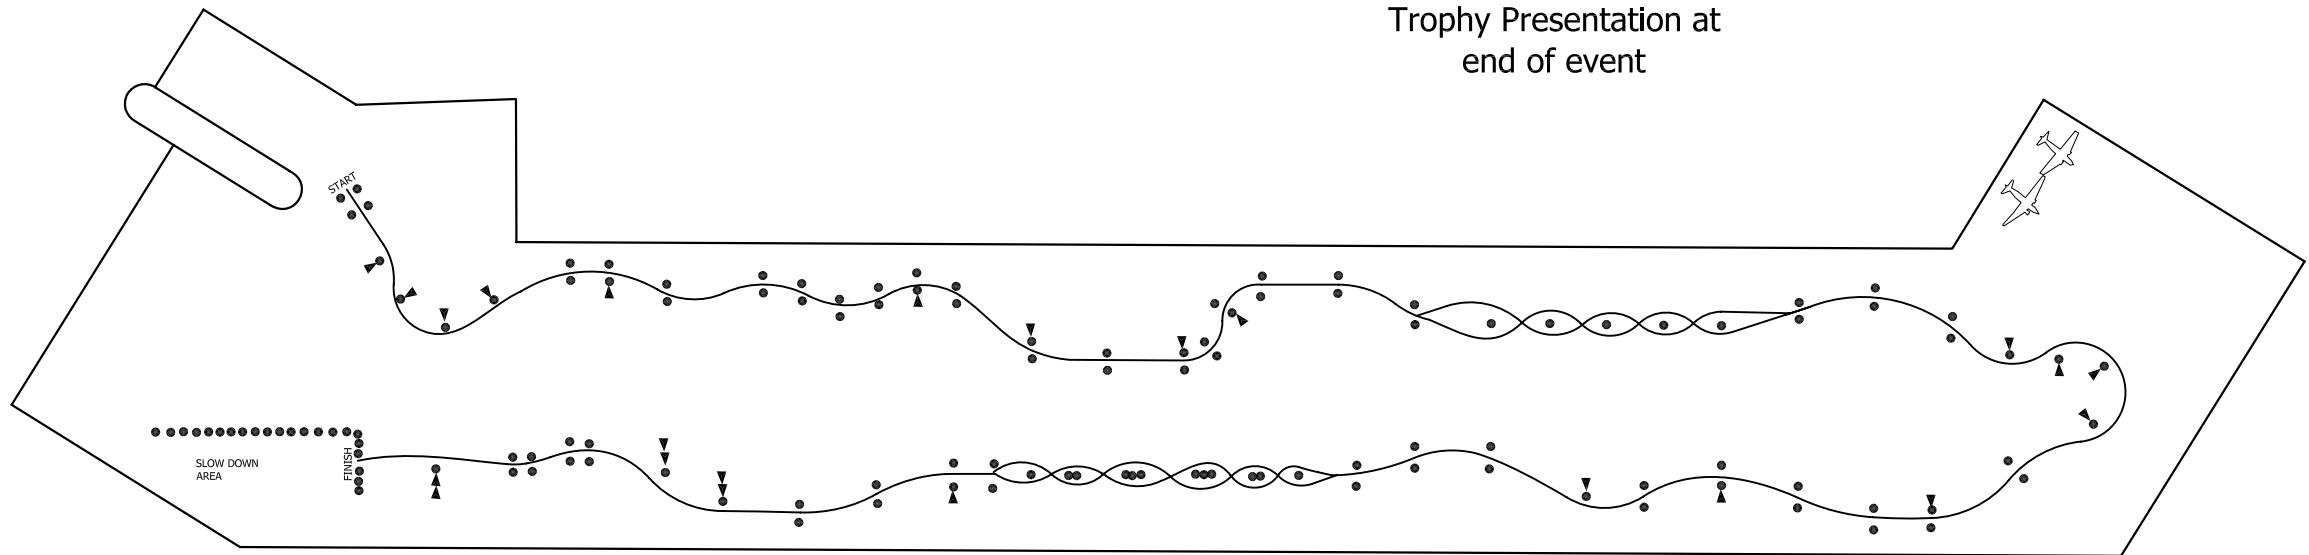

Event #3 - March 6, 2005

Saturday Schedule

8:00 am - 9:30 pm Tech and Registration
 Course Closed to Walking 9:45 am
10:00 am DRIVERS MEETING
EVERYONE MUST ATTEND

Sunday Schedule

8:00 am - 9:30 pm Tech and Registration
 Course Closed to Walking 9:45 am
10:00 am DRIVERS MEETING
EVERYONE MUST ATTEND
 Trophy Presentation at
 end of event

3 - Run Schedule

Work	Run
AB	CD EF GH
CD	EF AB GH
Lunch Break	
EF	AB GH CD
GH	AB CD EF

4 - Run Schedule

Work	Run
AB	CD EF GH EF
CD	GH AB EF GH
Lunch Break	
EF	AB GH CD AB
GH	CD EF AB CD

CONES MARKED AS "O"
 IN Orange

Lunch provided by
 Gulfcoast Autocrossers LTD
 of Fort Myers
 at the Crushed Cone Cafe

Map provided by:

Inkwerks

Planners · Designers · Engineers
 2041 West First Street · Ft Myers, FL 33901
 (941) 334-2450 · Fax: (941) 334-0278