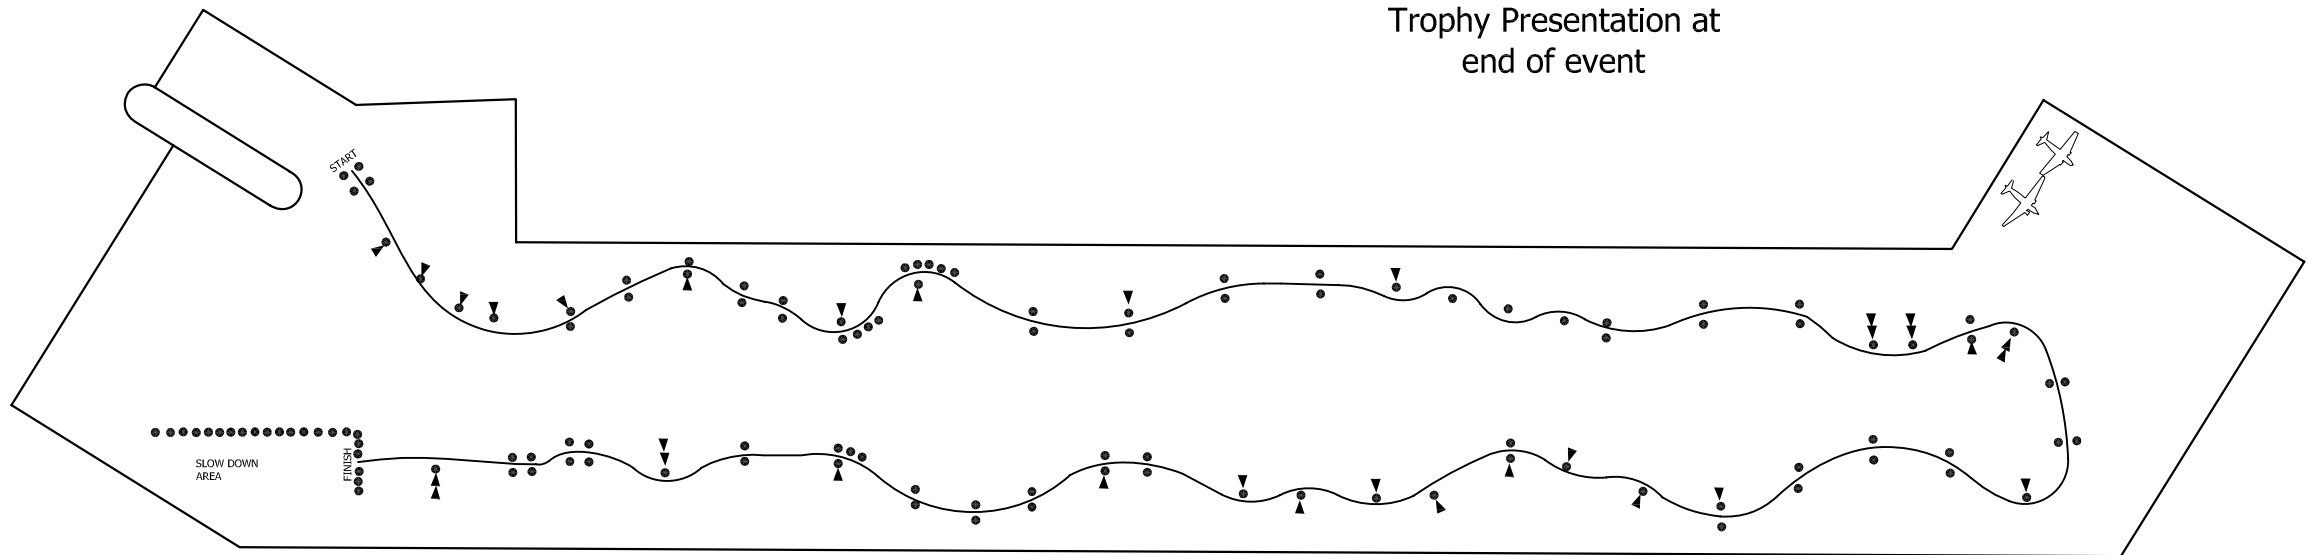

Event #6 - June 5, 2005

Sunday Schedule

8:00 am - 9:30 pm Tech and Registration

Course Closed to Walking 9:45 am

10:00 am DRIVERS MEETING

EVERYONE MUST ATTEND

Trophy Presentation at
end of event

3 - Run Schedule

Work	Run
AB	CD EF GH
CD	EF AB GH
Lunch Break	
EF	AB GH CD
GH	AB CD EF

4 - Run Schedule

Work	Run
AB	CD EF GH EF
CD	GH AB EF GH
Lunch Break	
EF	AB GH CD AB
GH	CD EF AB CD

CONES MARKED #6
in orange paint

Lunch provided by
Gulfcoast Autocrossers LTD
of Fort Myers
at the Crushed Cone Cafe