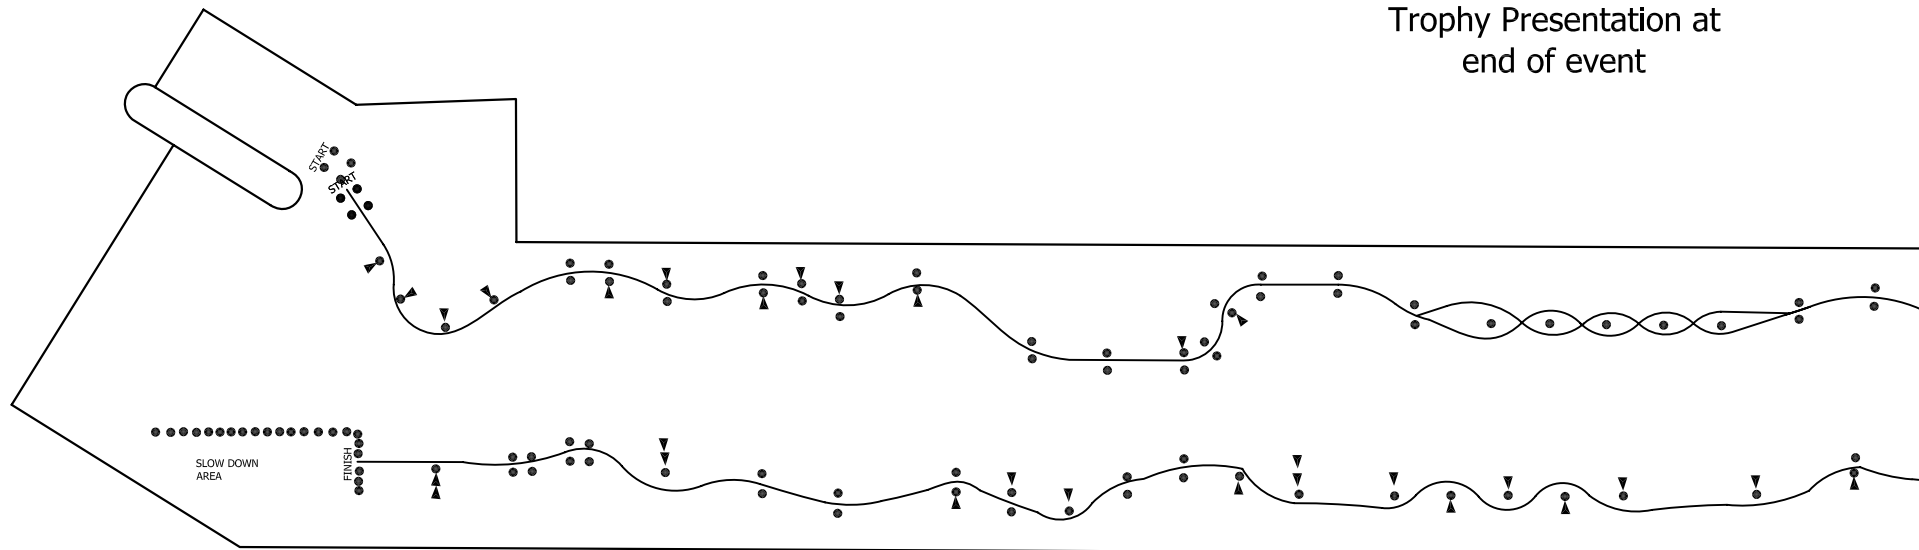

Event #6 - September 4, 2005

Sunday Schedule

8:00 am - 9:30 pm Tech and Registration

Course Closed to Walking 9:45 am

10:00 am DRIVERS MEETING

EVERYONE MUST ATTEND

Trophy Presentation at
end of event

3 - Run Schedule

Work	Run
AB	CD EF GH
CD	EF AB GH
Lunch Break	
EF	AB GH CD
GH	AB CD EF

4 - Run Schedule

Work	Run
AB	CD EF GH EF
CD	GH AB EF GH
Lunch Break	
EF	AB GH CD AB
GH	CD EF AB CD

CONES MARKED #7
in green paint

Lunch provided by
Gulfcoast Autocrossers LTD
of Fort Myers
at the Crushed Cone Cafe